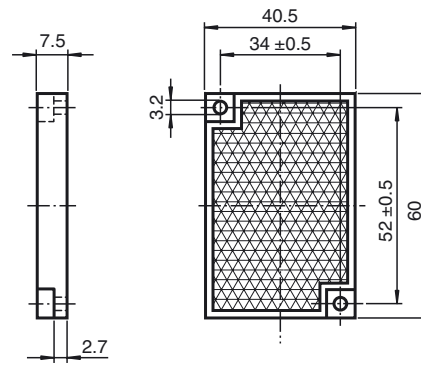

Dimensions

Model Number

REF-H60

Reflector, rectangular 40.5 mm x 60 mm, mounting holes

Features

- Mounting holes for simple installation

Technical data

General specifications

Construction type rectangular

Ambient conditions

Ambient temperature -20 ... 60 °C (-4 ... 140 °F)

Mechanical specifications

Material PMMA/ABS

Dimensions 60 mm x 40.5 mm x 7.5 mm

Mounting mounting holes